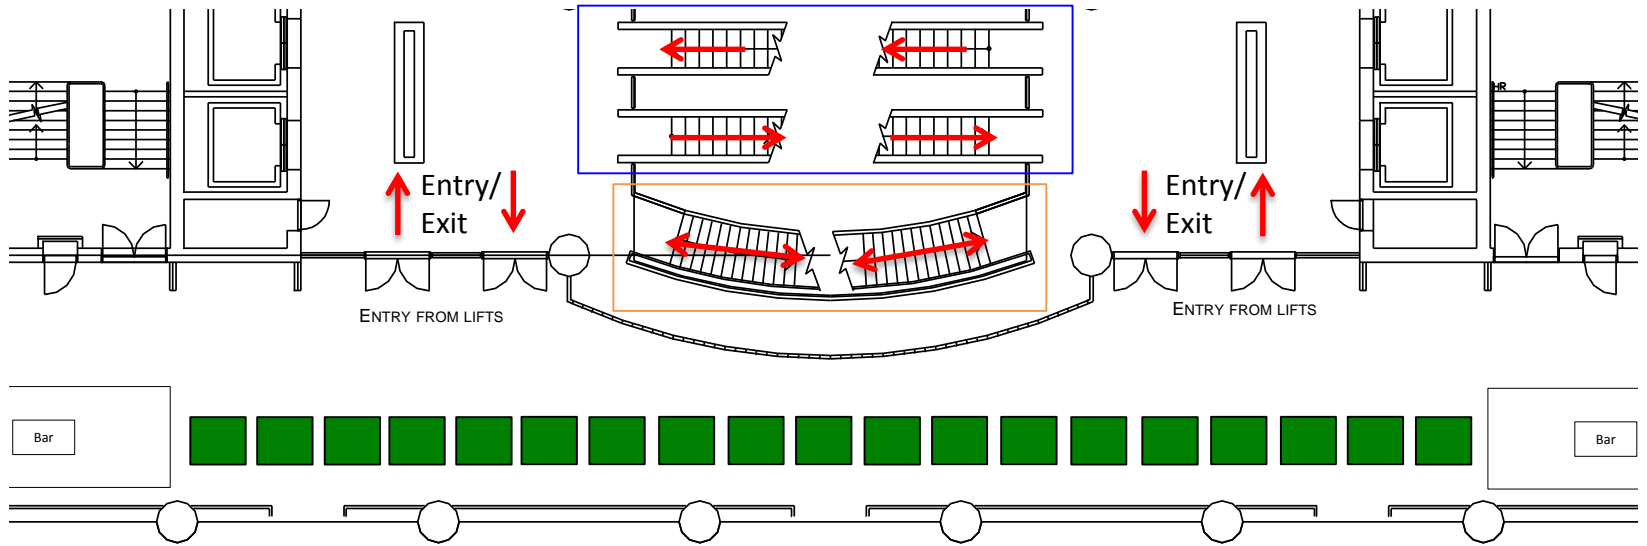

ANZ STADIUM

Event Stadium Main Entry

Expanded View

Floor Plan

Event/Expo Name:

.....

Event Location:

ANZ Stadium (Sydney Olympic Park)

Event Organiser:

Date:

KEY

:

3 x 2
Metre

Booth
Escalators

Stairs

Main Event
Area