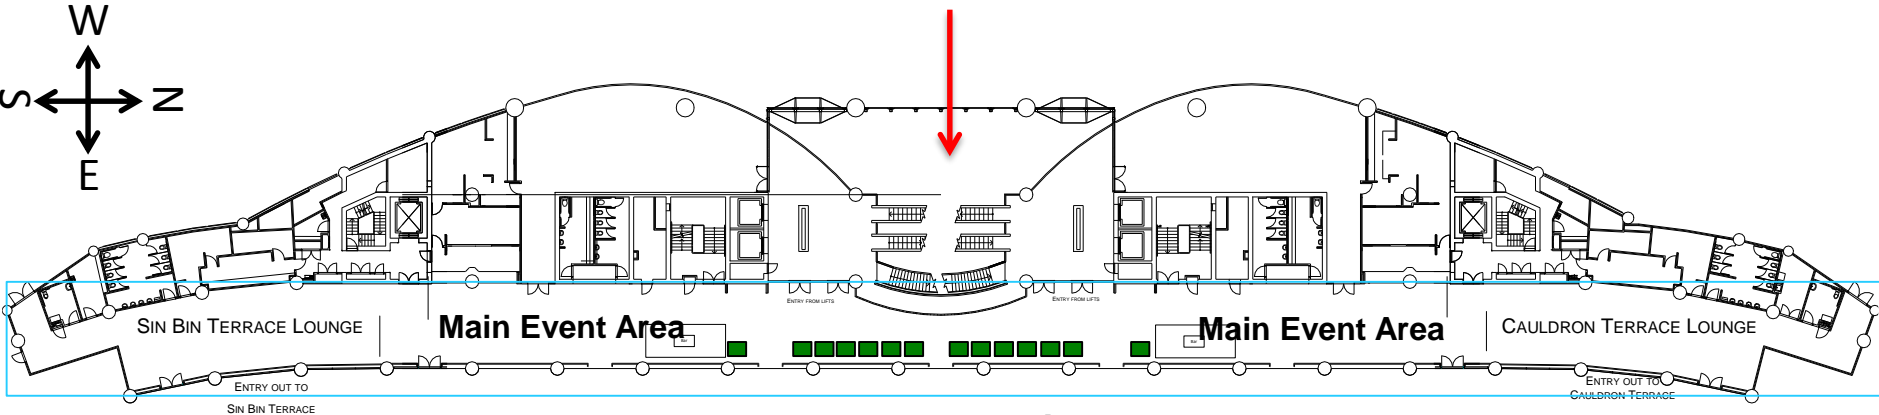

ANZ STADIUM

Event Stadium Main Entry

Expanded View

Floor Plan

Event/Expo Name:

.....

Event Location:

ANZ Stadium (Sydney Olympic Park)

Event Organiser:

Date:

KEY

:

3 x 2
Metre

Booth
Escalators

Stairs

Main Event
Area