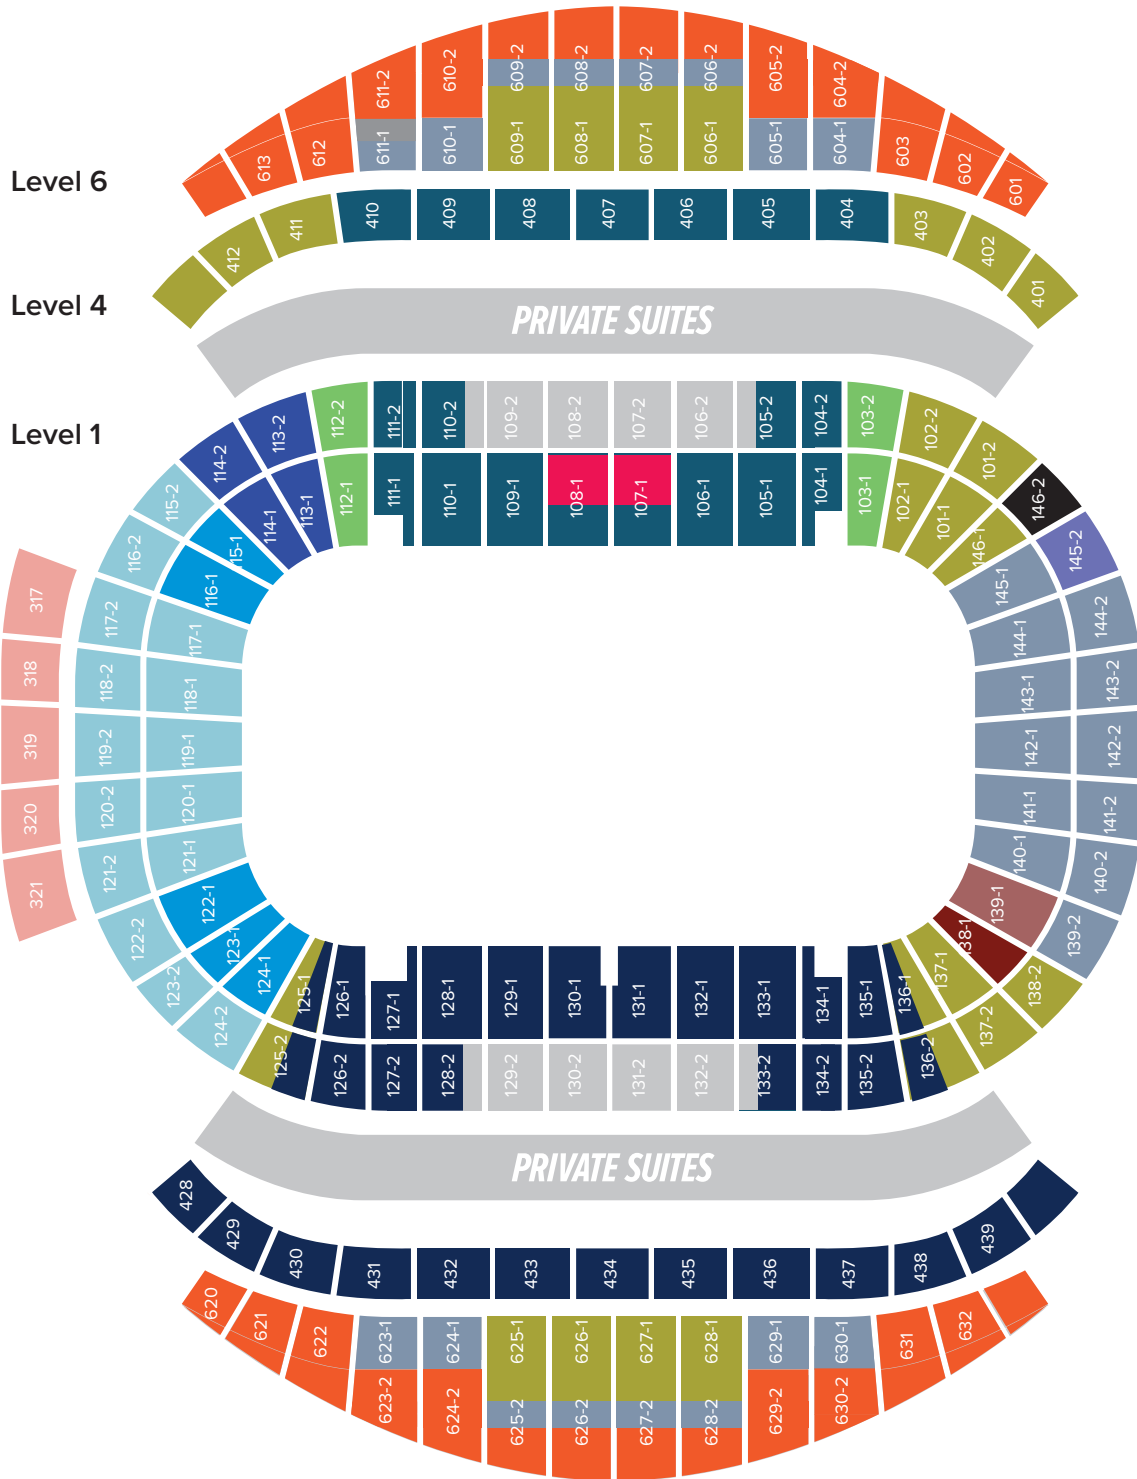

STATE OF ORIGIN

2021

- | | |
|---|---|
|  STADIUM AUSTRALIA MEMBERS |  GOLD BLATCHY BLUES |
|  ELITE EXPERIENCE |  SILVER BLATCHY BLUES |
|  DIAMOND |  BRONZE BLATCHY BLUES |
|  GOLD |  GOLD MAROON MEMBERS |
|  SILVER |  SILVER MAROON MEMBERS |
|  BRONZE |  GOLD NON ALCOHOL |
|  FAMILY FUN ZONE |  SILVER NON ALCOHOL |
|  TRY ZONE | |